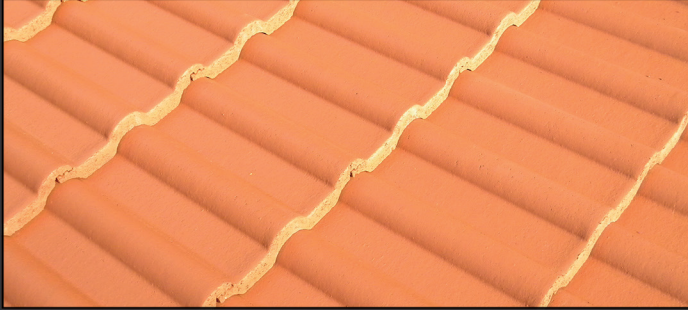

ONUR ROOF TILE

"New Face of the Roofs"

WE PRODUCE **QUADRUPLE ROOF RIDGE TILE**

Quadruple roof ridge tile; roof tile accessory which is generally used in square and 4-facade roofs. In square roofs, the four-cornered ridge is used to cover the opening where the tile row joins at a single point.

Onur Roof Tile

Onur Roof Tiles Turkey's most modern is engaged in the production of colored concrete roof tiles and plants. Our facility meets European standards production.

TEAM WORK. FAST, RELIABLE AND GUARANTEED SERVICES

Shock and bending
resistant

Quick and easy
to install

Resistant to wind
and rain

Can be produced
in any color

Ecological

Economic

Does not contain
bacteria

Fireproof