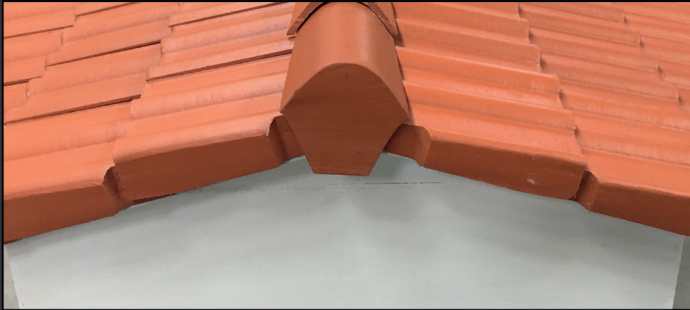

WE PRODUCE LEFT SIDE EAVES ROOF TILE (shed)

It is a kind of roof accessory applied to the junction of the side eaves and tile roof tiles. It is generally used to close openings in the upper corners of single-facade roofs.

Onur Roof Tile

Onur Roof Tiles Turkey's most modern is engaged in the production of colored concrete roof tiles and plants. Our facility meets European standards production.

TEAM WORK. FAST, RELIABLE AND GUARANTEED SERVICES

Shock and bending
resistant

Quick and easy
to install

Resistant to wind
and rain

Can be produced
in any color

Ecological

Economic

Does not contain
bacteria

Fireproof