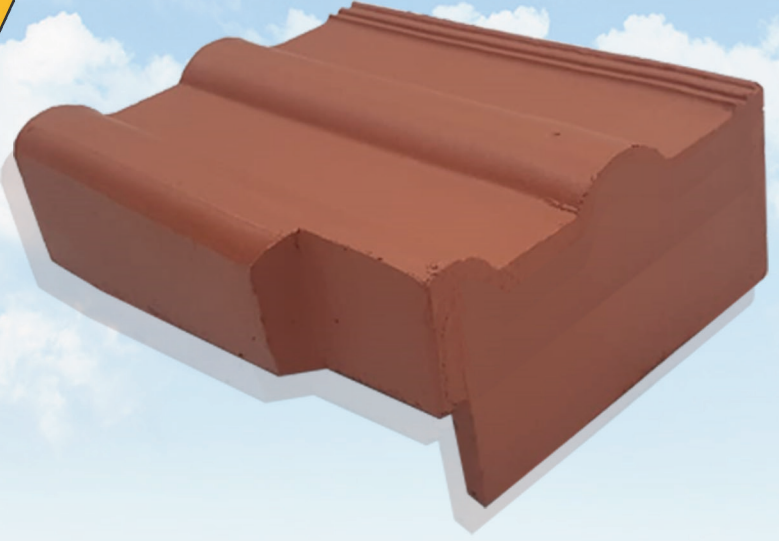

WE PRODUCE LEFT SIDE EAVES ROOF TILE (shed)

It is a kind of roof accessory applied to the junction of the side eaves and tile roof tiles. It is generally used to close openings in the upper corners of single-facade roofs.

Onur Roof Tile

Onur Roof Tiles Turkey's most modern is engaged in the production of colored concrete roof tiles and plants. Our facility meets European standards production.

TEAM WORK. FAST, RELIABLE AND GUARANTEED SERVICES